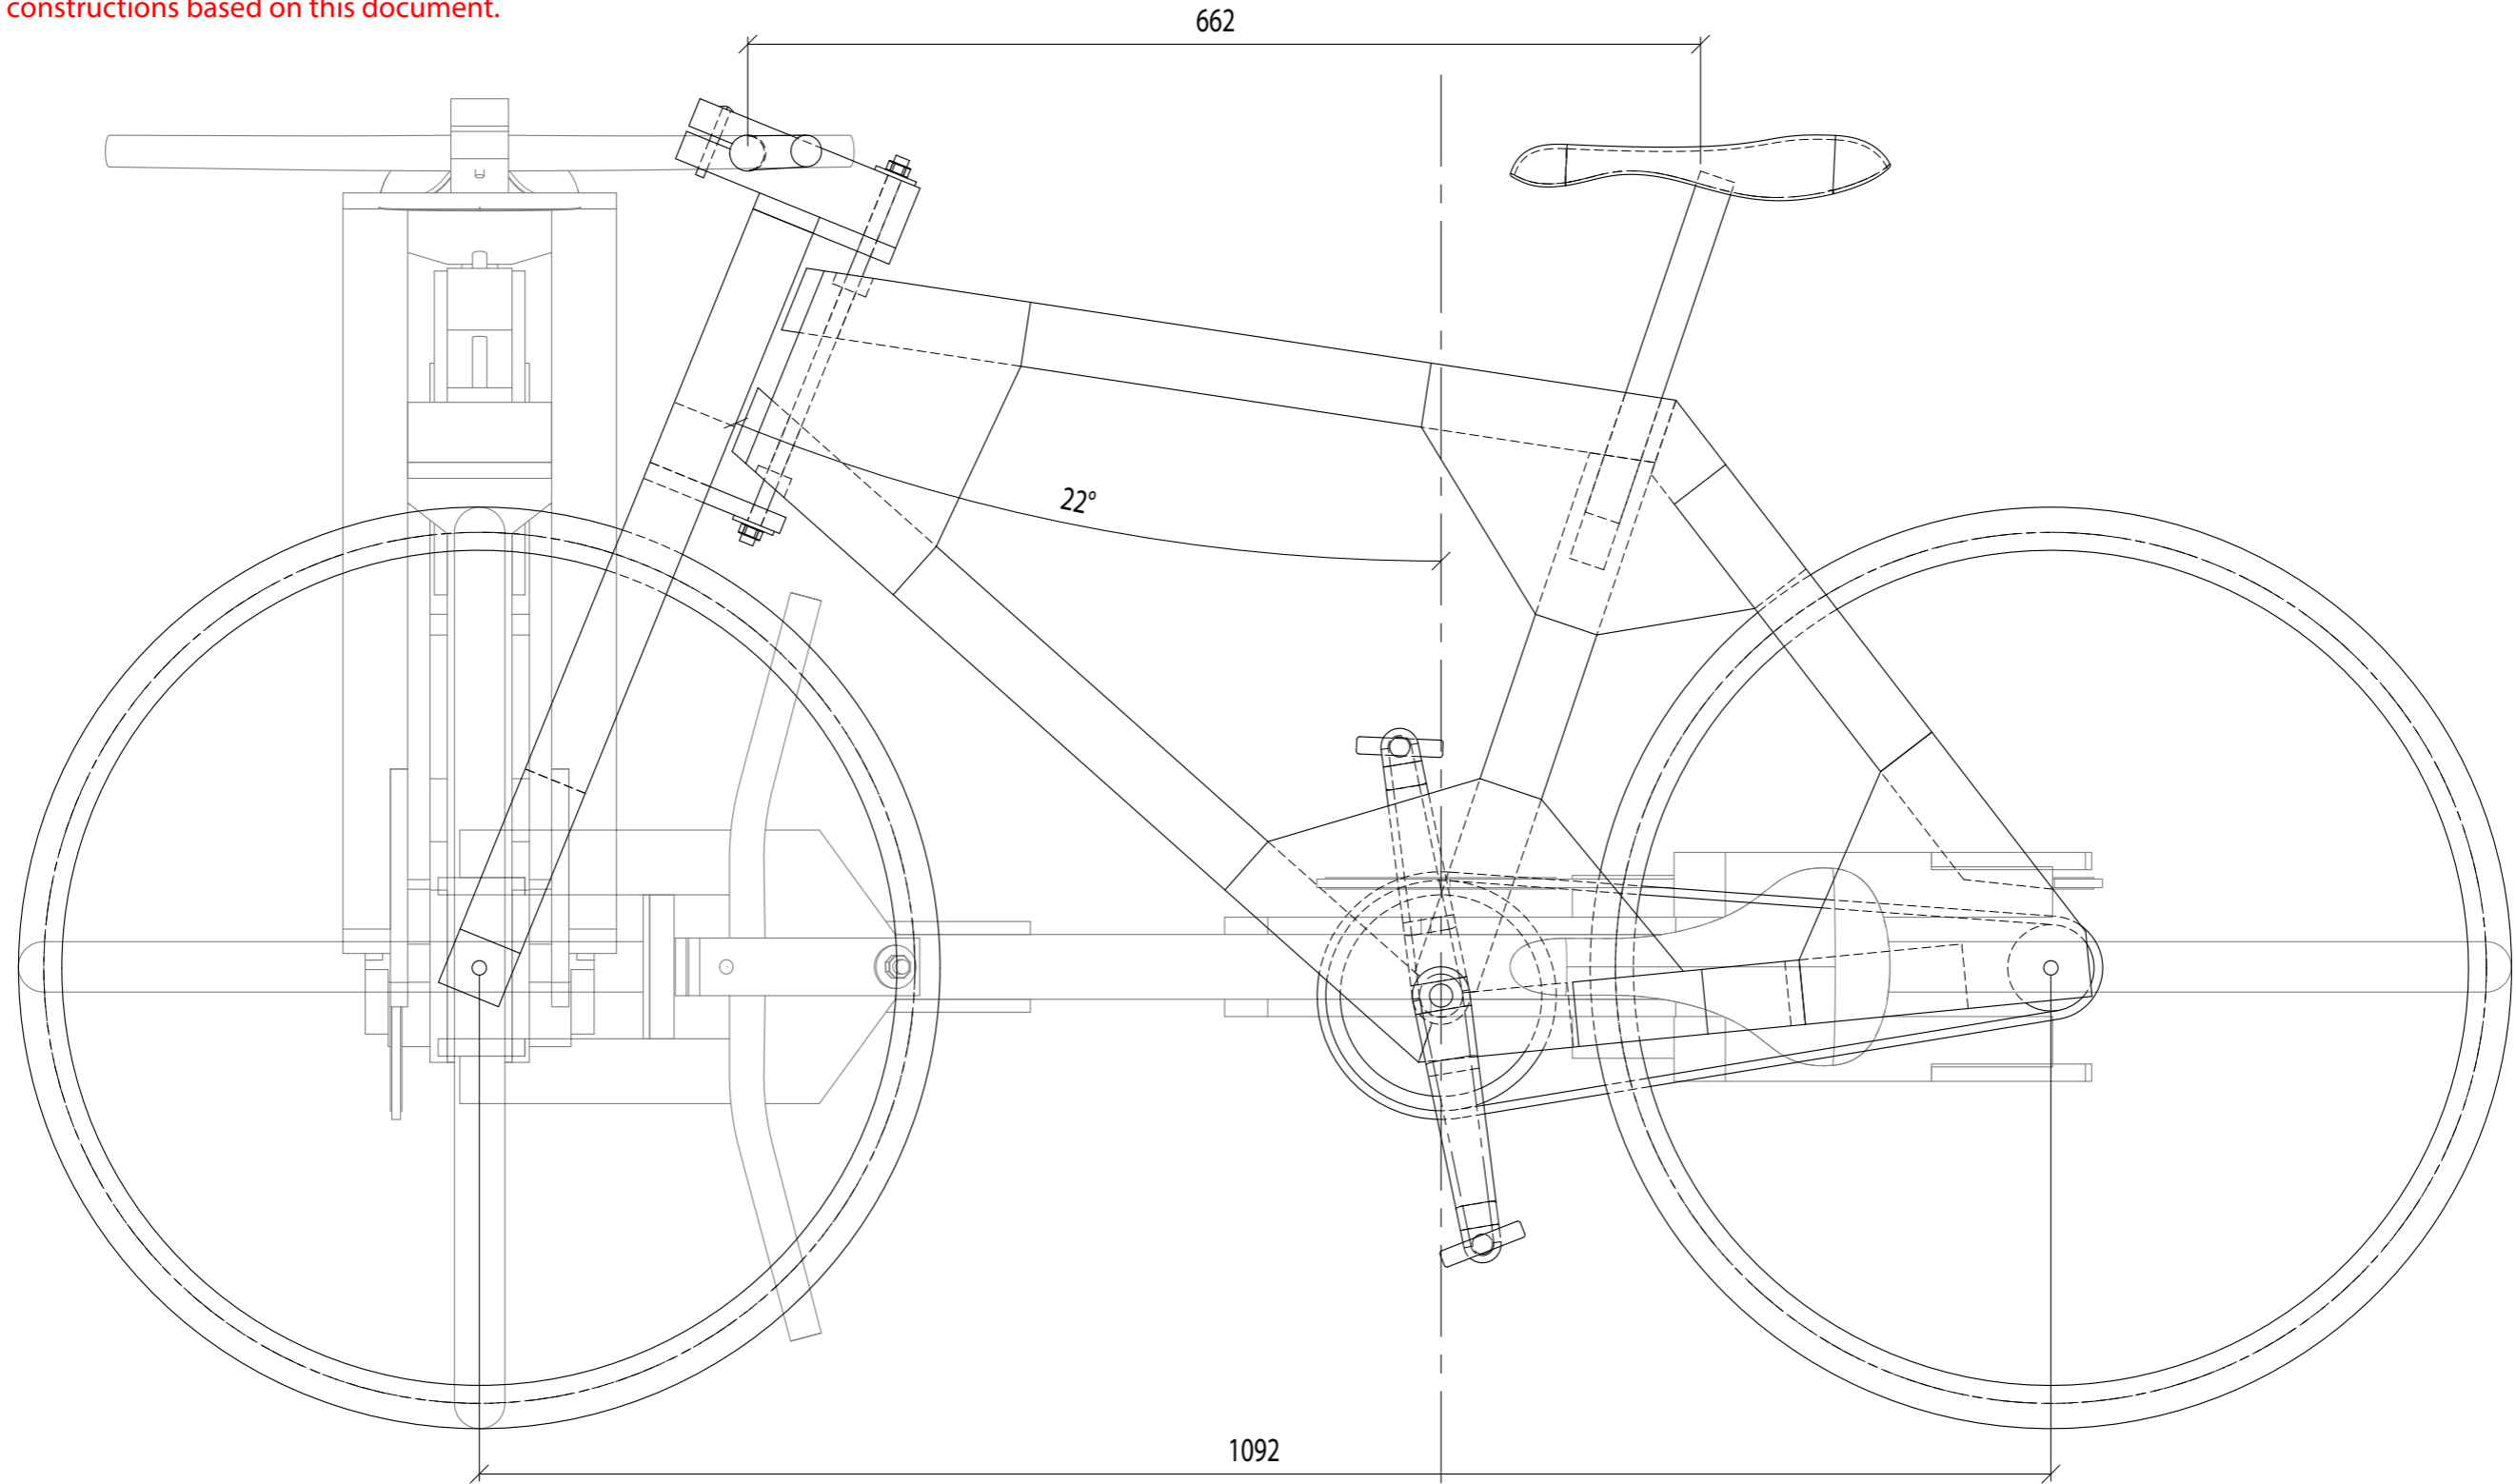

This document is to be seen as a source of inspiration only. The author of this document takes no responsibility for any injuries that might be a result of making constructions based on this document.

Quantity	Edited by	Approved date	Approved by

Please mail photos of the finished bicycle as well as photos during the build-up to diywbc@erikbjork.com

Created by EB	Product 26" City Bicycle	DRAFT	
Designed by Erik Björk Roddargatan 16 SE 116 20 Stockholm T+46 739 876645 info@erikbjork.com	Material 45x45mm Pine, 12mm Plywood	Scale 1:5	Created date 08-01-29
	Product name DIY 1.0	Document number WBC_A001