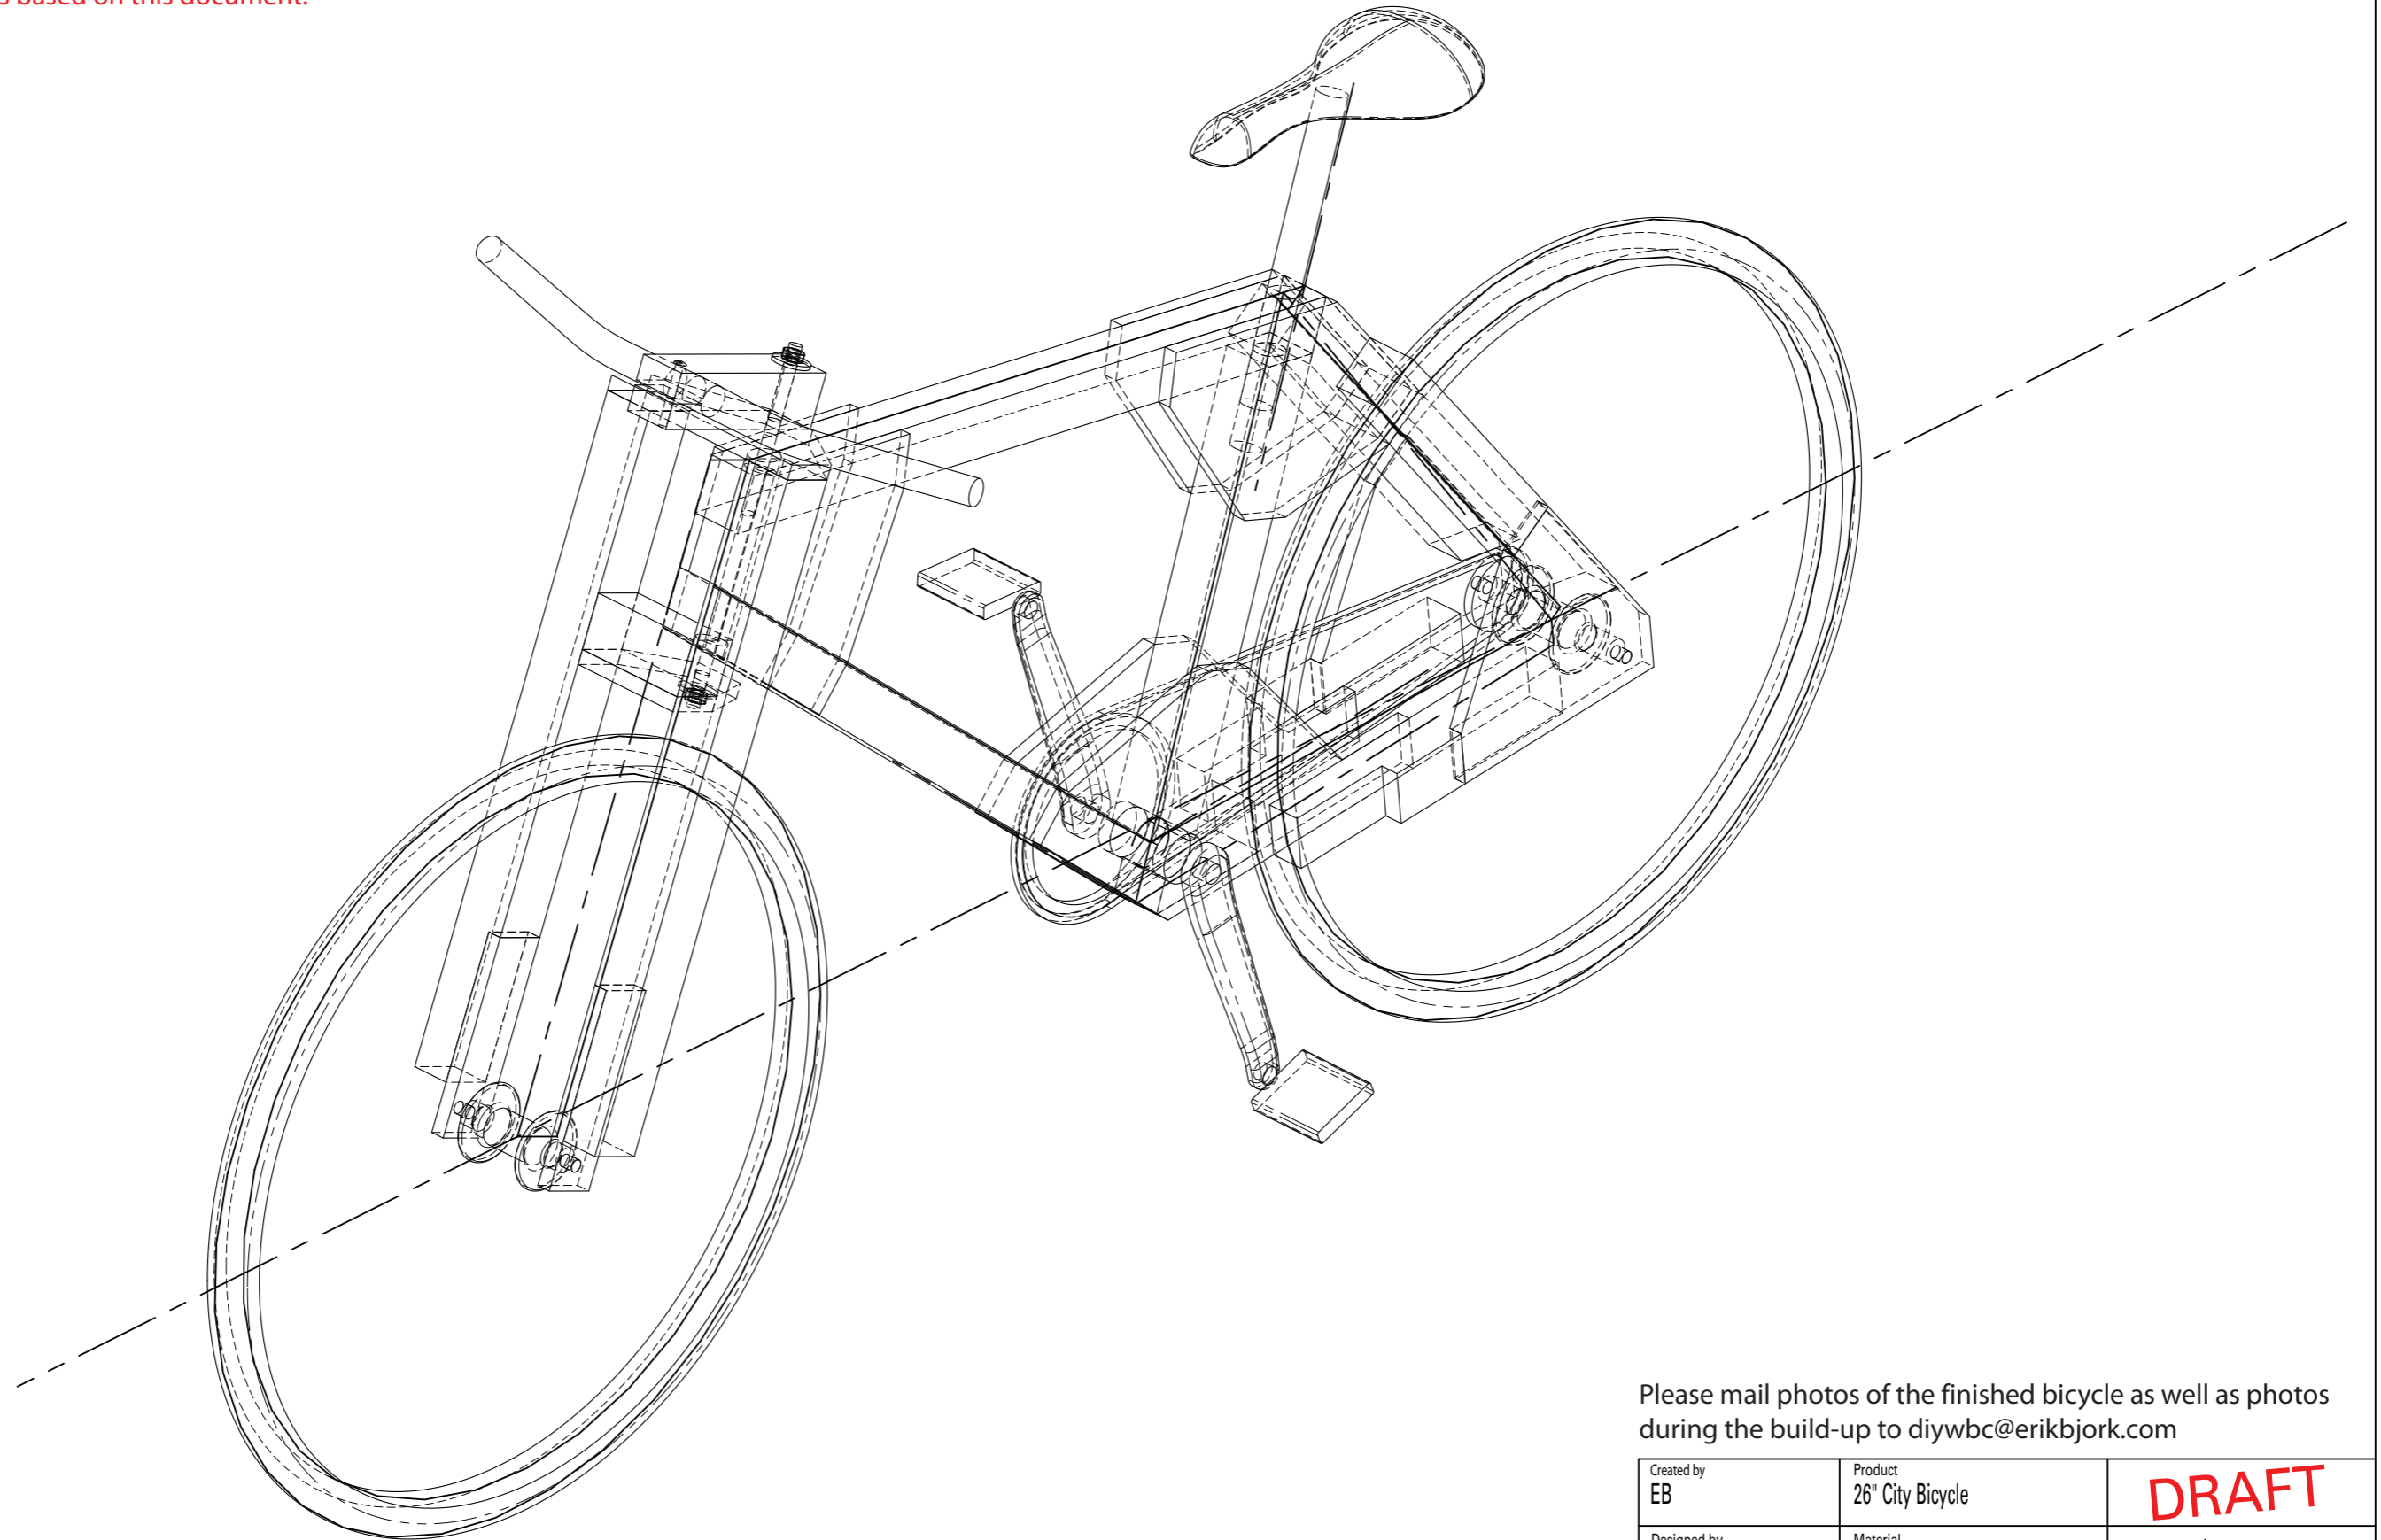

This document is to be seen as a source of inspiration only. The author of this document takes no responsibility for any injuries that might be a result of making constructions based on this document.

Quantity	Edited by	Approved date	Approved by

Please mail photos of the finished bicycle as well as photos during the build-up to diywbc@erikbjork.com

Created by EB	Product 26" City Bicycle	DRAFT	
Designed by Erik Björk Roddargatan 16 SE 116 20 Stockholm T:+46 739 876645 info@erikbjork.com	Material 45x45mm Pine, 12mm Plywood	Scale 1:10	
		Created date 08-01-29	
Product name DIY 1.0		Document number WBC_A001